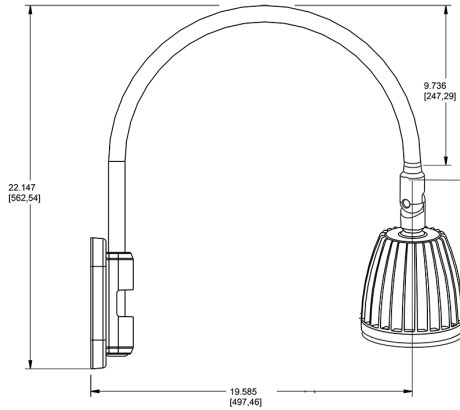

Technical Specifications

Compliance

UL Listed:

Suitable for wet locations. Suitable for mounting within 4ft (1.2m) of the ground.

IESNA LM-79 & lm-80 Testing:

RAB LED luminaires and LED components have been tested by an independent laboratory in accordance with IESNA lm-79 and lm-80

Lead Time:

12 - 14 weeks standard shipping.

Technical Specifications (continued)

Buy American Act Compliance:

RAB values USA manufacturing! Upon request, RAB may be able to manufacture this product to be compliant with the Buy American Act (BAA). Please contact customer service to request a quote for the product to be made BAA compliant.

Dimensions

Features

- Adjustable 45° swivel joint
- Superior heat sink
- Die-cast aluminum housing
- 5-Year, No-Compromise Warranty

Ordering Matrix

Family	Wattage	Color Temp	Reflector	Shade	ShadeSize	Finish
GN5LED	13	Y	S			LB