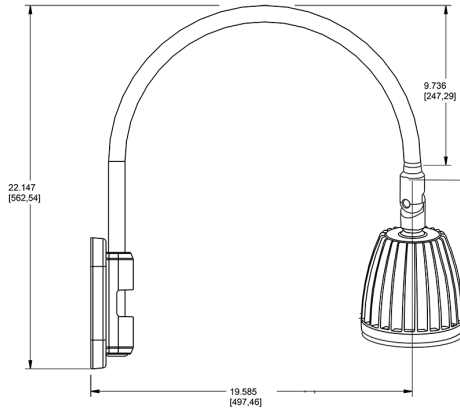

Lead Time:

12 - 14 weeks standard shipping.

Technical Specifications (continued)

Buy American Act Compliance:

RAB values USA manufacturing! Upon request, RAB may be able to manufacture this product to be compliant with the Buy American Act (BAA). Please contact customer service to request a quote for the product to be made BAA compliant.

Dimensions

Features

- Adjustable 45° swivel joint
- Superior heat sink
- Die-cast aluminum housing
- 5-Year, No-Compromise Warranty

Ordering Matrix

Family	Wattage	Color Temp	Reflector	Shade	ShadeSize	Finish
GN5LED	13	Y	S			I
	13 = 13W 26 = 26W	Y = 3000K Warm N = 4000K Neutral	Blank = Flood R = Rectangular S = Spot	Blank = No Shade	Blank = No Shade Size	B = Black W = White A = Bronze S = Silver G = Hunter Green YL = Yellow LB = Light Blue BL = Royal Blue BWN = Brown I = Ivory R = Red