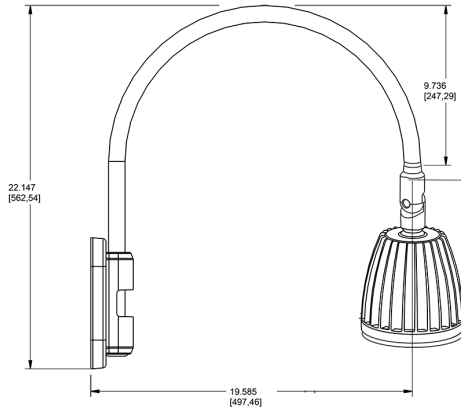

Technical Specifications

Compliance

UL Listed:

Suitable for wet locations. Suitable for mounting within 4ft (1.2m) of the ground.

IESNA LM-79 & lm-80 Testing:

RAB LED luminaires and LED components have been tested by an independent laboratory in accordance with IESNA lm-79 and lm-80

Lead Time:

12 - 14 weeks standard shipping.

Technical Specifications (continued)

Buy American Act Compliance:

RAB values USA manufacturing! Upon request, RAB may be able to manufacture this product to be compliant with the Buy American Act (BAA). Please contact customer service to request a quote for the product to be made BAA compliant.

Dimensions

Features

- Adjustable 45° swivel joint
- Superior heat sink
- Die-cast aluminum housing
- 5-Year, No-Compromise Warranty

Ordering Matrix

Family	Wattage	Color Temp	Reflector	Shade	ShadeSize	Finish
GN5LED	13	Y	S			G
	13 = 13W 26 = 26W	Y = 3000K Warm N = 4000K Neutral	Blank = Flood R = Rectangular S = Spot	Blank = No Shade	Blank = No Shade Size	B = Black W = White A = Bronze S = Silver G = Hunter Green YL = Yellow LB = Light Blue BL = Royal Blue BWN = Brown I = Ivory R = Red