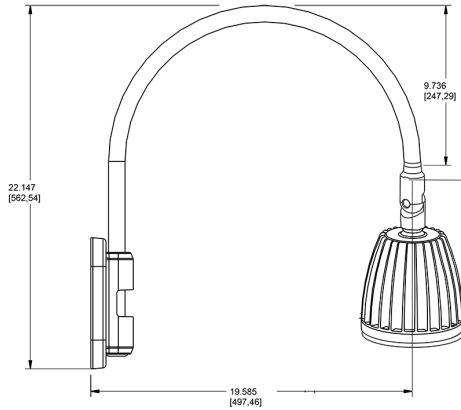

Technical Specifications

Compliance

UL Listed:

Suitable for wet locations. Suitable for mounting within 4ft (1.2m) of the ground.

IESNA LM-79 & lm-80 Testing:

RAB LED luminaires and LED components have been tested by an independent laboratory in accordance with IESNA lm-79 and lm-80

Lead Time:

12 - 14 weeks standard shipping.

Technical Specifications (continued)

Buy American Act Compliance:

RAB values USA manufacturing! Upon request, RAB may be able to manufacture this product to be compliant with the Buy American Act (BAA). Please contact customer service to request a quote for the product to be made BAA compliant.

Dimensions

Features

- Adjustable 45° swivel joint
- Superior heat sink
- Die-cast aluminum housing
- 5-Year, No-Compromise Warranty

Ordering Matrix

Family	Wattage	Color Temp	Reflector	Shade	ShadeSize	Finish
GN5LED	13	Y	S			BWN