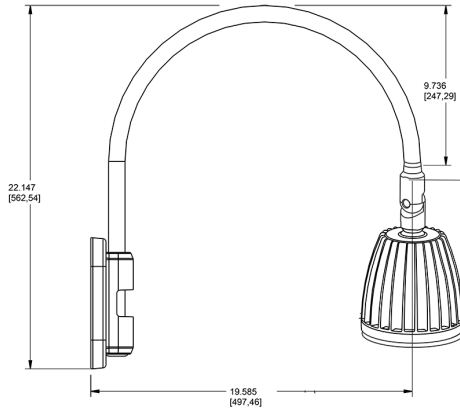

Technical Specifications

Compliance

UL Listed:

Suitable for wet locations. Suitable for mounting within 4ft (1.2m) of the ground.

IESNA LM-79 & lm-80 Testing:

RAB LED luminaires and LED components have been tested by an independent laboratory in accordance with IESNA lm-79 and lm-80

Lead Time:

12 - 14 weeks standard shipping.

Technical Specifications (continued)

Buy American Act Compliance:

RAB values USA manufacturing! Upon request, RAB may be able to manufacture this product to be compliant with the Buy American Act (BAA). Please contact customer service to request a quote for the product to be made BAA compliant.

Dimensions

Features

- Adjustable 45° swivel joint
- Superior heat sink
- Die-cast aluminum housing
- 5-Year, No-Compromise Warranty

Ordering Matrix

Family	Wattage	Color Temp	Reflector	Shade	ShadeSize	Finish
GN5LED	13	Y	S			BL
	13 = 13W 26 = 26W	Y = 3000K Warm N = 4000K Neutral	Blank = Flood R = Rectangular S = Spot	Blank = No Shade	Blank = No Shade Size	B = Black W = White A = Bronze S = Silver G = Hunter Green YL = Yellow LB = Light Blue BL = Royal Blue BWN = Brown I = Ivory R = Red