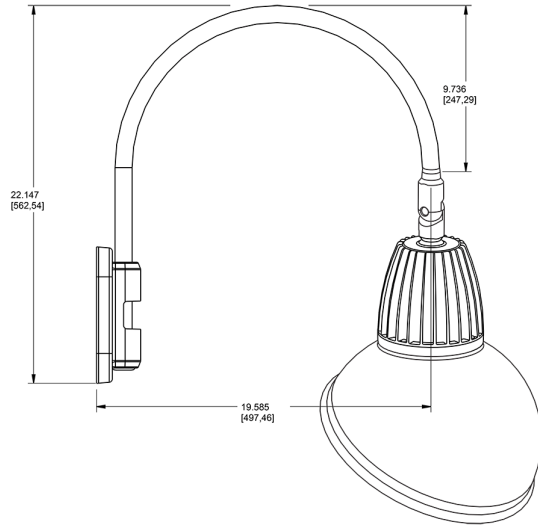

Dimensions

Features

- Adjustable 45° swivel joint
- Superior heat sink
- Die-cast aluminum housing
- 5-Year, No-Compromise Warranty

Ordering Matrix

Family	Wattage	Color Temp	Reflector	Shade	ShadeSize	Finish
GN5LED	13	Y	S	AD		R
	13 = 13W 26 = 26W	Y = 3000K Warm N = 4000K Neutral	Blank = Flood R = Rectangular S = Spot	AD = Angled Dome	11 = 11" Blank = 15"	B = Black W = White A = Bronze S = Silver G = Hunter Green YL = Yellow LB = Light Blue BL = Royal Blue BWN = Brown I = Ivory R = Red