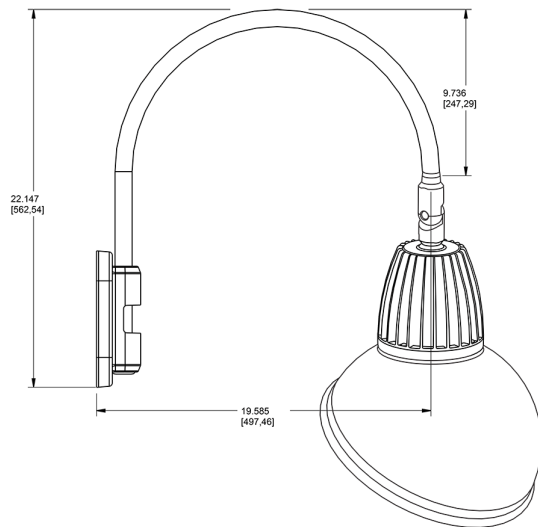

Dimensions

Features

- Adjustable 45° swivel joint
- Superior heat sink
- Die-cast aluminum housing
- 5-Year, No-Compromise Warranty

Ordering Matrix

Family	Wattage	Color Temp	Reflector	Shade	ShadeSize	Finish
GN5LED	13	Y	S	AD	11	W
	13 = 13W 26 = 26W	Y = 3000K Warm N = 4000K Neutral	Blank = Flood R = Rectangular S = Spot	AD = Angled Dome	11 = 11" Blank = 15"	B = Black W = White A = Bronze S = Silver G = Hunter Green YL = Yellow LB = Light Blue BL = Royal Blue BWN = Brown I = Ivory R = Red