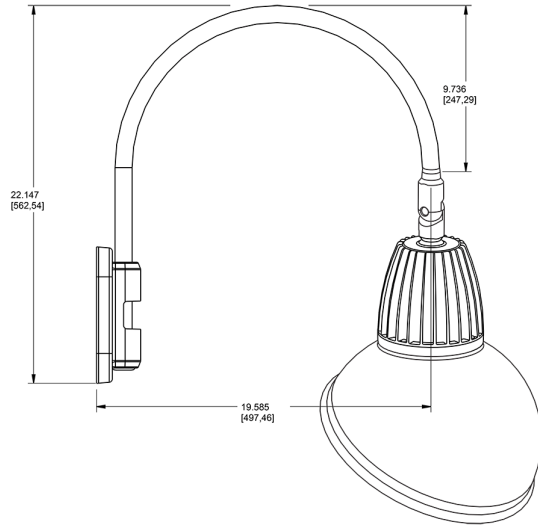

Dimensions

Features

- Adjustable 45° swivel joint
- Superior heat sink
- Die-cast aluminum housing
- 5-Year, No-Compromise Warranty

Ordering Matrix

Family	Wattage	Color Temp	Reflector	Shade	ShadeSize	Finish
GN5LED	13	Y	S	AD	11	R
	13 = 13W 26 = 26W	Y = 3000K Warm N = 4000K Neutral	Blank = Flood R = Rectangular S = Spot	AD = Angled Dome	11 = 11" Blank = 15"	B = Black W = White A = Bronze S = Silver G = Hunter Green YL = Yellow LB = Light Blue BL = Royal Blue BWN = Brown I = Ivory R = Red