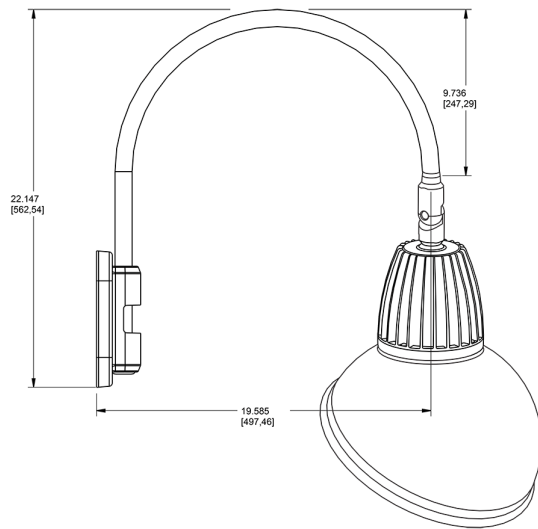

Technical Specifications

Compliance

UL Listed:

Suitable for wet locations. Suitable for mounting within 4ft (1.2m) of the ground.

IESNA LM-79 & lm-80 Testing:

RAB LED luminaires and LED components have been tested by an independent laboratory in accordance with IESNA lm-79 and lm-80

Dimensions

Features

- Adjustable 45° swivel joint
- Superior heat sink
- Die-cast aluminum housing
- 5-Year, No-Compromise Warranty

Ordering Matrix

Family	Wattage	Color Temp	Reflector	Shade	ShadeSize	Finish
GN5LED	13	Y	S	AD	11	B
	13 = 13W 26 = 26W	Y = 3000K Warm N = 4000K Neutral	Blank = Flood R = Rectangular S = Spot	AD = Angled Dome	11 = 11" Blank = 15"	B = Black W = White A = Bronze S = Silver G = Hunter Green YL = Yellow LB = Light Blue BL = Royal Blue BWN = Brown I = Ivory R = Red