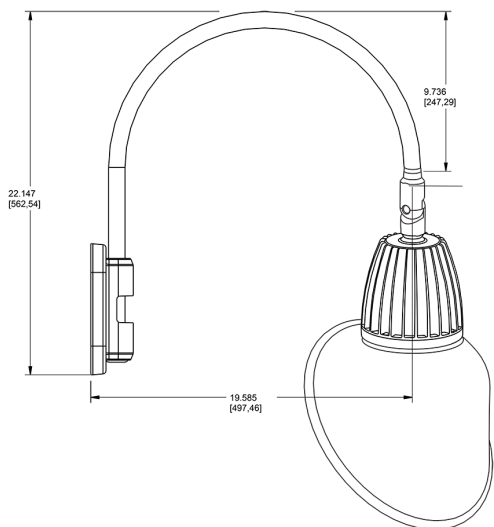

Dimensions

Features

- Adjustable 45° swivel joint
- Superior heat sink
- Die-cast aluminum housing
- 5-Year, No-Compromise Warranty

Ordering Matrix

Family	Wattage	Color Temp	Reflector	Shade	ShadeSize	Finish
GN5LED	13	Y	S	AC		W
	13 = 13W 26 = 26W	Y = 3000K Warm N = 4000K Neutral	Blank = Flood R = Rectangular S = Spot	AC = Angled Cone	11 = 11" Blank = 15"	B = Black W = White A = Bronze S = Silver G = Hunter Green YL = Yellow LB = Light Blue BL = Royal Blue BWN = Brown I = Ivory R = Red