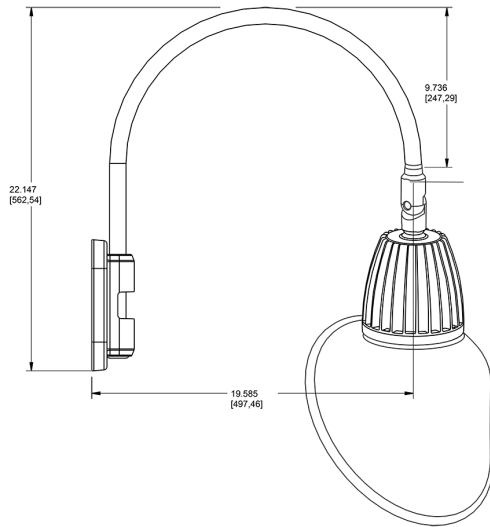

Dimensions

Features

- Adjustable 45° swivel joint
- Superior heat sink
- Die-cast aluminum housing
- 5-Year, No-Compromise Warranty

Ordering Matrix

Family	Wattage	Color Temp	Reflector	Shade	ShadeSize	Finish
GN5LED	13	Y	S	AC	11	W
	13 = 13W 26 = 26W	Y = 3000K Warm N = 4000K Neutral	Blank = Flood R = Rectangular S = Spot	AC = Angled Cone	11 = 11" Blank = 15"	B = Black W = White A = Bronze S = Silver G = Hunter Green YL = Yellow LB = Light Blue BL = Royal Blue BWN = Brown I = Ivory R = Red