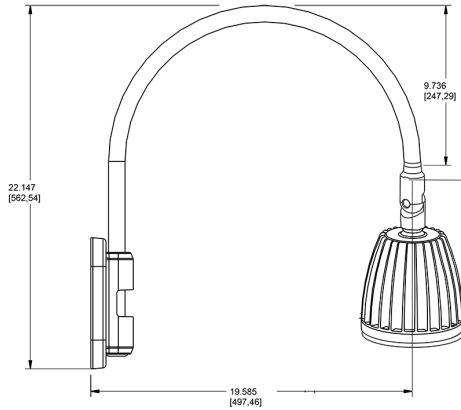

Lead Time:

12 - 14 weeks standard shipping.

Technical Specifications (continued)

Buy American Act Compliance:

RAB values USA manufacturing! Upon request, RAB may be able to manufacture this product to be compliant with the Buy American Act (BAA). Please contact customer service to request a quote for the product to be made BAA compliant.

Dimensions

Features

- Adjustable 45° swivel joint
- Superior heat sink
- Die-cast aluminum housing
- 5-Year, No-Compromise Warranty

Ordering Matrix

Family	Wattage	Color Temp	Reflector	Shade	ShadeSize	Finish
GN5LED	13	Y				S
	13 = 13W 26 = 26W	Y = 3000K Warm N = 4000K Neutral	Blank = Flood R = Rectangular S = Spot	Blank = No Shade	Blank = No Shade Size	B = Black W = White A = Bronze S = Silver G = Hunter Green YL = Yellow LB = Light Blue BL = Royal Blue BWN = Brown I = Ivory R = Red