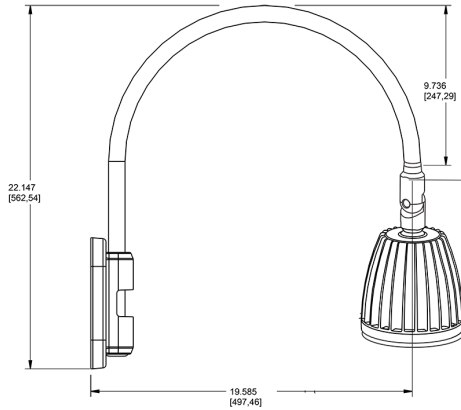

Lead Time:

12 - 14 weeks standard shipping.

Technical Specifications (continued)

Buy American Act Compliance:

RAB values USA manufacturing! Upon request, RAB may be able to manufacture this product to be compliant with the Buy American Act (BAA). Please contact customer service to request a quote for the product to be made BAA compliant.

Dimensions

Features

- Adjustable 45° swivel joint
- Superior heat sink
- Die-cast aluminum housing
- 5-Year, No-Compromise Warranty

Ordering Matrix

Family	Wattage	Color Temp	Reflector	Shade	ShadeSize	Finish
GN5LED	13	Y	R			YL
	13 = 13W 26 = 26W	Y = 3000K Warm N = 4000K Neutral	Blank = Flood R = Rectangular S = Spot	Blank = No Shade	Blank = No Shade Size	B = Black W = White A = Bronze S = Silver G = Hunter Green YL = Yellow LB = Light Blue BL = Royal Blue BWN = Brown I = Ivory R = Red