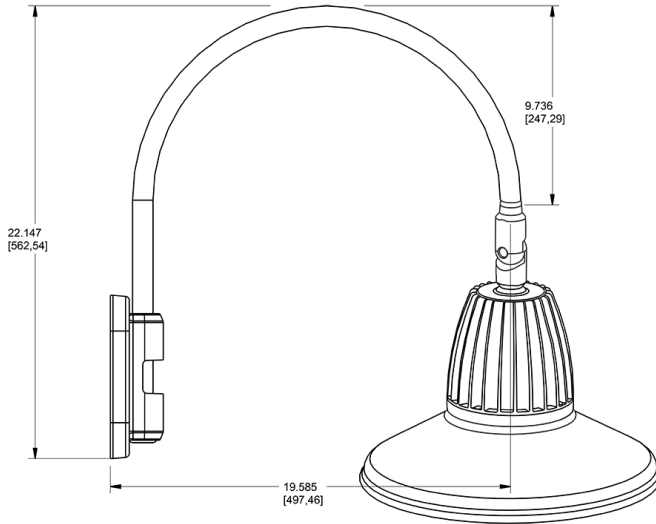

Technical Specifications

Compliance

UL Listed:

Suitable for wet locations. Suitable for mounting within 4ft (1.2m) of the ground.

IESNA LM-79 & lm-80 Testing:

RAB LED luminaires and LED components have been tested by an independent laboratory in accordance with IESNA lm-79 and lm-80

Dimensions

Features

- Adjustable 45° swivel joint
- Superior heat sink
- Die-cast aluminum housing
- 5-Year, No-Compromise Warranty

Ordering Matrix

Family	Wattage	Color Temp	Reflector	Shade	ShadeSize	Finish
GN5LED	13	Y	R	ST		G
	13 = 13W 26 = 26W	Y = 3000K Warm N = 4000K Neutral	Blank = Flood R = Rectangular S = Spot	ST = Straight Shade	11 = 11" Blank = 15"	B = Black W = White A = Bronze S = Silver G = Hunter Green YL = Yellow LB = Light Blue BL = Royal Blue BWN = Brown I = Ivory R = Red