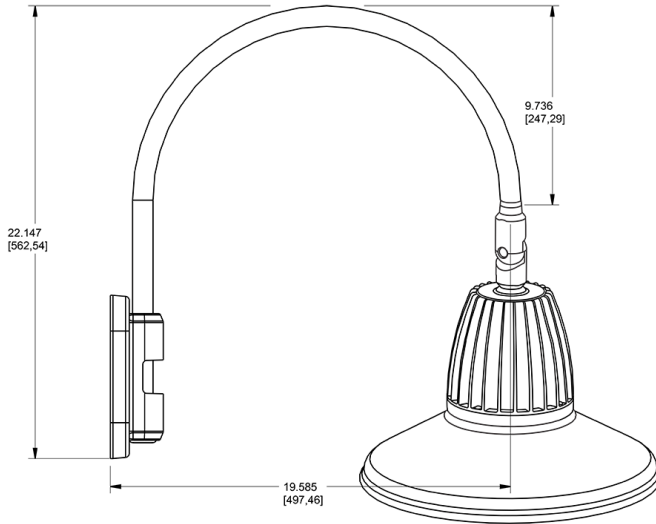

Dimensions

Features

- Adjustable 45° swivel joint
- Superior heat sink
- Die-cast aluminum housing
- 5-Year, No-Compromise Warranty

Ordering Matrix

Family	Wattage	Color Temp	Reflector	Shade	ShadeSize	Finish
GN5LED	13	Y	R	ST		A
	13 = 13W 26 = 26W	Y = 3000K Warm N = 4000K Neutral	Blank = Flood R = Rectangular S = Spot	ST = Straight Shade	11 = 11" Blank = 15"	B = Black W = White A = Bronze S = Silver G = Hunter Green YL = Yellow LB = Light Blue BL = Royal Blue BWN = Brown I = Ivory R = Red