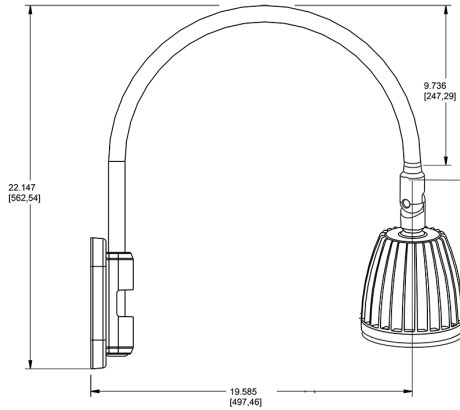

Technical Specifications

Compliance

UL Listed:

Suitable for wet locations. Suitable for mounting within 4ft (1.2m) of the ground.

IESNA LM-79 & lm-80 Testing:

RAB LED luminaires and LED components have been tested by an independent laboratory in accordance with IESNA lm-79 and lm-80

Lead Time:

12 - 14 weeks standard shipping.

Technical Specifications (continued)

Buy American Act Compliance:

RAB values USA manufacturing! Upon request, RAB may be able to manufacture this product to be compliant with the Buy American Act (BAA). Please contact customer service to request a quote for the product to be made BAA compliant.

Dimensions

Features

- Adjustable 45° swivel joint
- Superior heat sink
- Die-cast aluminum housing
- 5-Year, No-Compromise Warranty

Ordering Matrix

Family	Wattage	Color Temp	Reflector	Shade	ShadeSize	Finish
GN5LED	13	Y				G
	13 = 13W 26 = 26W	Y = 3000K Warm N = 4000K Neutral	Blank = Flood R = Rectangular S = Spot	Blank = No Shade	Blank = No Shade Size	B = Black W = White A = Bronze S = Silver G = Hunter Green YL = Yellow LB = Light Blue BL = Royal Blue BWN = Brown I = Ivory R = Red