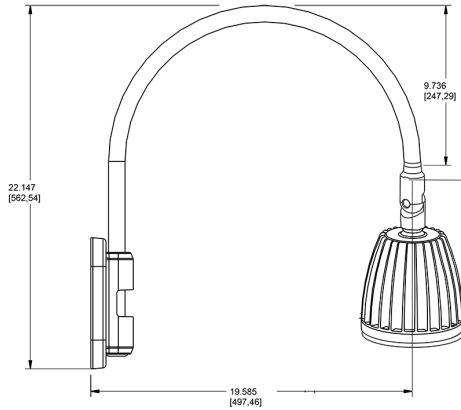

Technical Specifications

Compliance

UL Listed:

Suitable for wet locations. Suitable for mounting within 4ft (1.2m) of the ground.

IESNA LM-79 & lm-80 Testing:

RAB LED luminaires and LED components have been tested by an independent laboratory in accordance with IESNA lm-79 and lm-80

Lead Time:

12 - 14 weeks standard shipping.

Technical Specifications (continued)

Buy American Act Compliance:

RAB values USA manufacturing! Upon request, RAB may be able to manufacture this product to be compliant with the Buy American Act (BAA). Please contact customer service to request a quote for the product to be made BAA compliant.

Dimensions

Features

- Adjustable 45° swivel joint
- Superior heat sink
- Die-cast aluminum housing
- 5-Year, No-Compromise Warranty

Ordering Matrix

Family	Wattage	Color Temp	Reflector	Shade	ShadeSize	Finish
GN5LED	13	Y	R			BWN