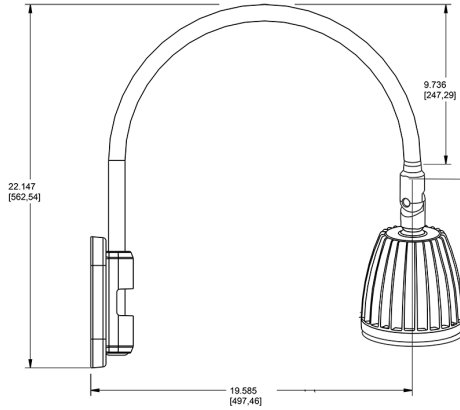

Dimensions

Features

- Adjustable 45° swivel joint
- Superior heat sink
- Die-cast aluminum housing
- 5-Year, No-Compromise Warranty

Ordering Matrix

Family	Wattage	Color Temp	Reflector	Shade	ShadeSize	Finish
GN5LED	13	Y	R			B
	13 = 13W 26 = 26W	Y = 3000K Warm N = 4000K Neutral	Blank = Flood R = Rectangular S = Spot	Blank = No Shade	Blank = No Shade Size	B = Black W = White A = Bronze S = Silver G = Hunter Green YL = Yellow LB = Light Blue BL = Royal Blue BWN = Brown I = Ivory R = Red