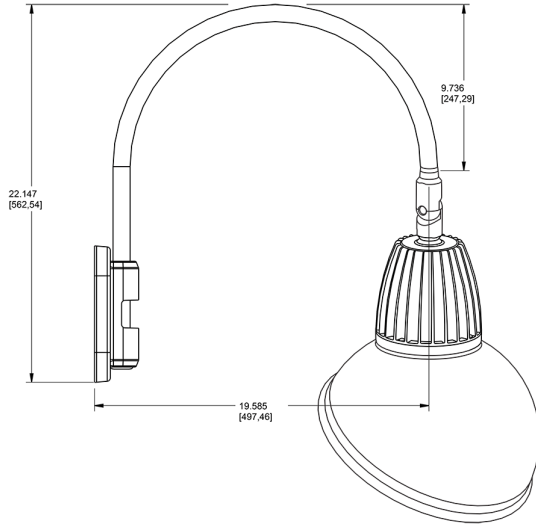

Technical Specifications

Compliance

UL Listed:

Suitable for wet locations. Suitable for mounting within 4ft (1.2m) of the ground.

IESNA LM-79 & lm-80 Testing:

RAB LED luminaires and LED components have been tested by an independent laboratory in accordance with IESNA lm-79 and lm-80

Dimensions

Features

- Adjustable 45° swivel joint
- Superior heat sink
- Die-cast aluminum housing
- 5-Year, No-Compromise Warranty

Ordering Matrix

Family	Wattage	Color Temp	Reflector	Shade	ShadeSize	Finish
GN5LED	13	Y	R	AD		W
	13 = 13W 26 = 26W	Y = 3000K Warm N = 4000K Neutral	Blank = Flood R = Rectangular S = Spot	AD = Angled Dome	11 = 11" Blank = 15"	B = Black W = White A = Bronze S = Silver G = Hunter Green YL = Yellow LB = Light Blue BL = Royal Blue BWN = Brown I = Ivory R = Red