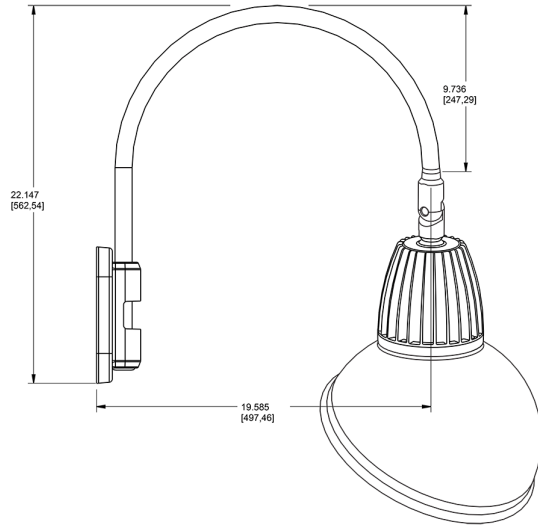

Dimensions

Features

- Adjustable 45° swivel joint
- Superior heat sink
- Die-cast aluminum housing
- 5-Year, No-Compromise Warranty

Ordering Matrix

Family	Wattage	Color Temp	Reflector	Shade	ShadeSize	Finish
GN5LED	13	Y	R	AD		R
	13 = 13W 26 = 26W	Y = 3000K Warm N = 4000K Neutral	Blank = Flood R = Rectangular S = Spot	AD = Angled Dome	11 = 11" Blank = 15"	B = Black W = White A = Bronze S = Silver G = Hunter Green YL = Yellow LB = Light Blue BL = Royal Blue BWN = Brown I = Ivory R = Red