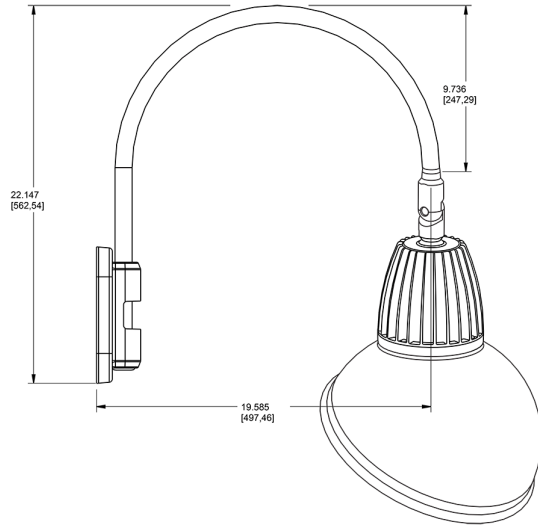

Technical Specifications

Compliance

UL Listed:

Suitable for wet locations. Suitable for mounting within 4ft (1.2m) of the ground.

IESNA LM-79 & lm-80 Testing:

RAB LED luminaires and LED components have been tested by an independent laboratory in accordance with IESNA lm-79 and lm-80

Dimensions

Features

- Adjustable 45° swivel joint
- Superior heat sink
- Die-cast aluminum housing
- 5-Year, No-Compromise Warranty

Ordering Matrix

Family	Wattage	Color Temp	Reflector	Shade	ShadeSize	Finish
GN5LED	13	Y	R	AD		I
	13 = 13W 26 = 26W	Y = 3000K Warm N = 4000K Neutral	Blank = Flood R = Rectangular S = Spot	AD = Angled Dome	11 = 11" Blank = 15"	B = Black W = White A = Bronze S = Silver G = Hunter Green YL = Yellow LB = Light Blue BL = Royal Blue BWN = Brown I = Ivory R = Red