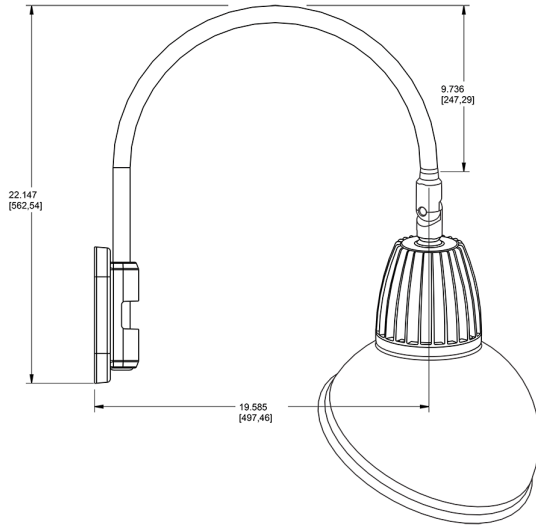

Lead Time:

12 - 14 weeks standard shipping.

Technical Specifications (continued)

Buy American Act Compliance:

RAB values USA manufacturing! Upon request, RAB may be able to manufacture this product to be compliant with the Buy American Act (BAA). Please contact customer service to request a quote for the product to be made BAA compliant.

Dimensions

Features

- Adjustable 45° swivel joint
- Superior heat sink
- Die-cast aluminum housing
- 5-Year, No-Compromise Warranty

Ordering Matrix

Family	Wattage	Color Temp	Reflector	Shade	ShadeSize	Finish
GN5LED	13	Y	R	AD		G
	13 = 13W 26 = 26W	Y = 3000K Warm N = 4000K Neutral	Blank = Flood R = Rectangular S = Spot	AD = Angled Dome	11 = 11" Blank = 15"	B = Black W = White A = Bronze S = Silver G = Hunter Green YL = Yellow LB = Light Blue BL = Royal Blue BWN = Brown I = Ivory R = Red