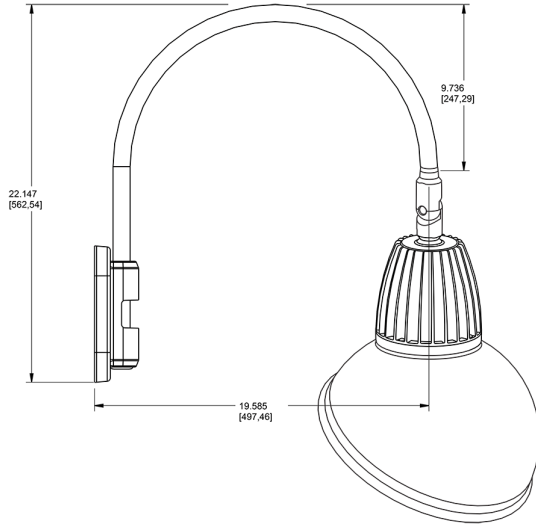

Dimensions

Features

- Adjustable 45° swivel joint
- Superior heat sink
- Die-cast aluminum housing
- 5-Year, No-Compromise Warranty

Ordering Matrix

Family	Wattage	Color Temp	Reflector	Shade	ShadeSize	Finish
GN5LED	13	Y	R	AD		B
	13 = 13W 26 = 26W	Y = 3000K Warm N = 4000K Neutral	Blank = Flood R = Rectangular S = Spot	AD = Angled Dome	11 = 11" Blank = 15"	B = Black W = White A = Bronze S = Silver G = Hunter Green YL = Yellow LB = Light Blue BL = Royal Blue BWN = Brown I = Ivory R = Red