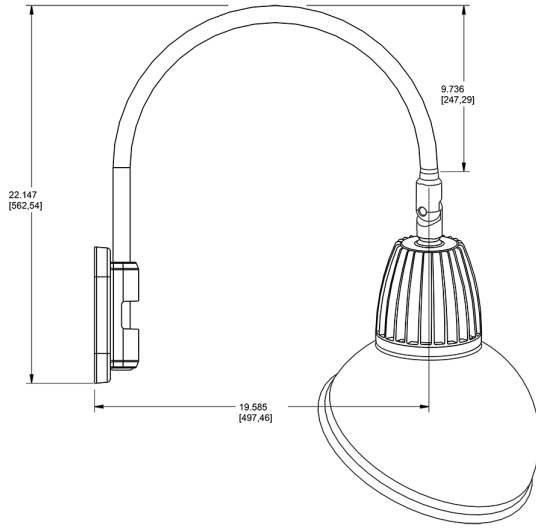

13 & 26 Watt Dome Shade LED Gooseneck Luminaire designed to match the architecture of Main Street storefronts and building perimeters. LED Gooseneck Dome Shade with Pole 20" High, 19" from Pole Goose Arm Style 5.

Dimensions

Features

- Adjustable 45° swivel joint
- Superior heat sink
- Die-cast aluminum housing
- 5-Year, No-Compromise Warranty

Ordering Matrix

Family	Wattage	Color Temp	Reflector	Shade	ShadeSize	Finish
GN5LED	13	Y	R	AD		A
	13 = 13W 26 = 26W	Y = 3000K Warm N = 4000K Neutral	Blank = Flood R = Rectangular S = Spot	AD = Angled Dome	11 = 11" Blank = 15"	B = Black W = White A = Bronze S = Silver G = Hunter Green YL = Yellow LB = Light Blue BL = Royal Blue BWN = Brown I = Ivory R = Red