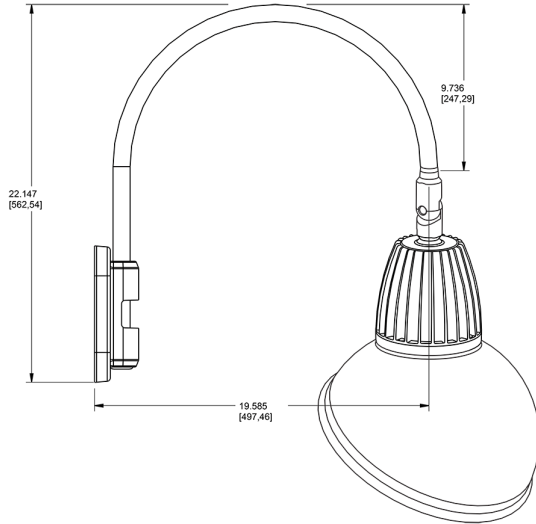

Dimensions

Features

- Adjustable 45° swivel joint
- Superior heat sink
- Die-cast aluminum housing
- 5-Year, No-Compromise Warranty

Ordering Matrix

Family	Wattage	Color Temp	Reflector	Shade	ShadeSize	Finish
GN5LED	13	Y	R	AD	11	W
	13 = 13W 26 = 26W	Y = 3000K Warm N = 4000K Neutral	Blank = Flood R = Rectangular S = Spot	AD = Angled Dome	11 = 11" Blank = 15"	B = Black W = White A = Bronze S = Silver G = Hunter Green YL = Yellow LB = Light Blue BL = Royal Blue BWN = Brown I = Ivory R = Red