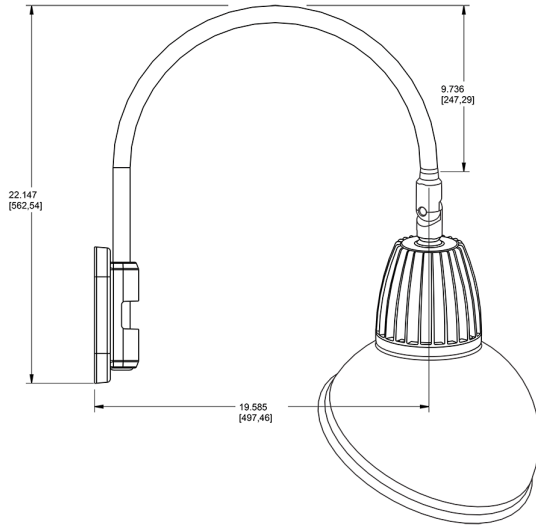

Lead Time:

12 - 14 weeks standard shipping.

Technical Specifications (continued)

Buy American Act Compliance:

RAB values USA manufacturing! Upon request, RAB may be able to manufacture this product to be compliant with the Buy American Act (BAA). Please contact customer service to request a quote for the product to be made BAA compliant.

Dimensions

Features

- Adjustable 45° swivel joint
- Superior heat sink
- Die-cast aluminum housing
- 5-Year, No-Compromise Warranty

Ordering Matrix

Family	Wattage	Color Temp	Reflector	Shade	ShadeSize	Finish
GN5LED	13	Y	R	AD	11	S
	13 = 13W 26 = 26W	Y = 3000K Warm N = 4000K Neutral	Blank = Flood R = Rectangular S = Spot	AD = Angled Dome	11 = 11" Blank = 15"	B = Black W = White A = Bronze S = Silver G = Hunter Green YL = Yellow LB = Light Blue BL = Royal Blue BWN = Brown I = Ivory R = Red