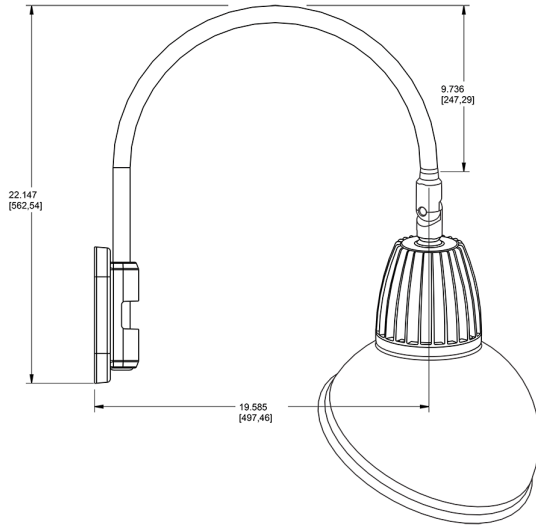

Lead Time:

12 - 14 weeks standard shipping.

Technical Specifications (continued)

Buy American Act Compliance:

RAB values USA manufacturing! Upon request, RAB may be able to manufacture this product to be compliant with the Buy American Act (BAA). Please contact customer service to request a quote for the product to be made BAA compliant.

Dimensions

Features

- Adjustable 45° swivel joint
- Superior heat sink
- Die-cast aluminum housing
- 5-Year, No-Compromise Warranty

Ordering Matrix

Family	Wattage	Color Temp	Reflector	Shade	ShadeSize	Finish
GN5LED	13	Y	R	AD	11	R
	13 = 13W 26 = 26W	Y = 3000K Warm N = 4000K Neutral	Blank = Flood R = Rectangular S = Spot	AD = Angled Dome	11 = 11" Blank = 15"	B = Black W = White A = Bronze S = Silver G = Hunter Green YL = Yellow LB = Light Blue BL = Royal Blue BWN = Brown I = Ivory R = Red