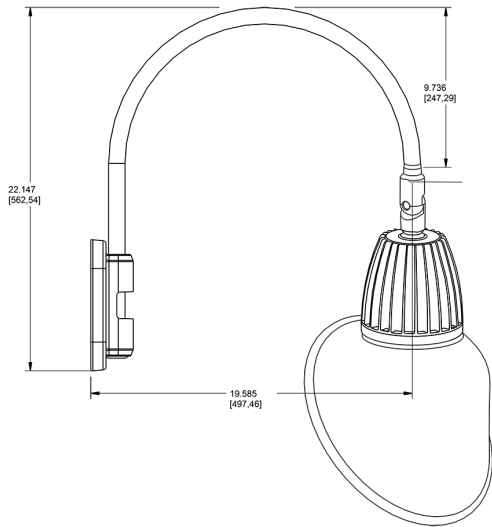

Dimensions

Features

- Adjustable 45° swivel joint
- Superior heat sink
- Die-cast aluminum housing
- 5-Year, No-Compromise Warranty

Ordering Matrix

Family	Wattage	Color Temp	Reflector	Shade	ShadeSize	Finish
GN5LED	13	Y	R	AC		W
	13 = 13W 26 = 26W	Y = 3000K Warm N = 4000K Neutral	Blank = Flood R = Rectangular S = Spot	AC = Angled Cone	11 = 11" Blank = 15"	B = Black W = White A = Bronze S = Silver G = Hunter Green YL = Yellow LB = Light Blue BL = Royal Blue BWN = Brown I = Ivory R = Red