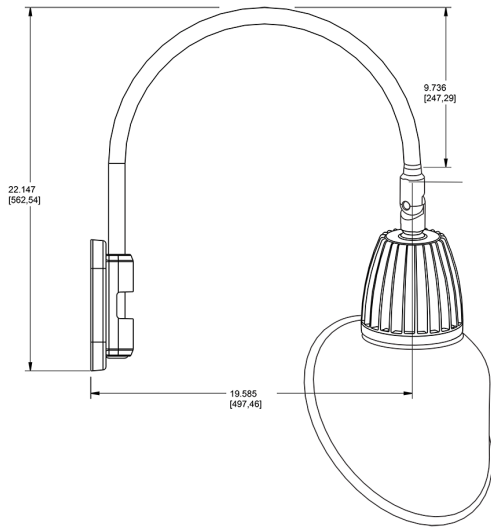

Dimensions

Features

- Adjustable 45° swivel joint
- Superior heat sink
- Die-cast aluminum housing
- 5-Year, No-Compromise Warranty

Ordering Matrix

Family	Wattage	Color Temp	Reflector	Shade	ShadeSize	Finish
GN5LED	13	Y	R	AC	11	W
	13 = 13W 26 = 26W	Y = 3000K Warm N = 4000K Neutral	Blank = Flood R = Rectangular S = Spot	AC = Angled Cone	11 = 11" Blank = 15"	B = Black W = White A = Bronze S = Silver G = Hunter Green YL = Yellow LB = Light Blue BL = Royal Blue BWN = Brown I = Ivory R = Red