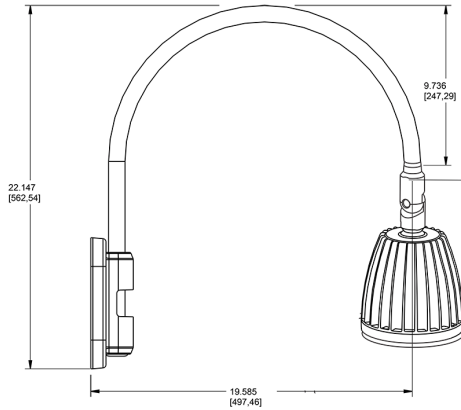

Lead Time:

12 - 14 weeks standard shipping.

Technical Specifications (continued)

Buy American Act Compliance:

RAB values USA manufacturing! Upon request, RAB may be able to manufacture this product to be compliant with the Buy American Act (BAA). Please contact customer service to request a quote for the product to be made BAA compliant.

Dimensions

Features

- Adjustable 45° swivel joint
- Superior heat sink
- Die-cast aluminum housing
- 5-Year, No-Compromise Warranty

Ordering Matrix

Family	Wattage	Color Temp	Reflector	Shade	ShadeSize	Finish
GN5LED	13	Y				R
	13 = 13W 26 = 26W	Y = 3000K Warm N = 4000K Neutral	Blank = Flood R = Rectangular S = Spot	Blank = No Shade	Blank = No Shade Size	B = Black W = White A = Bronze S = Silver G = Hunter Green YL = Yellow LB = Light Blue BL = Royal Blue BWN = Brown I = Ivory R = Red