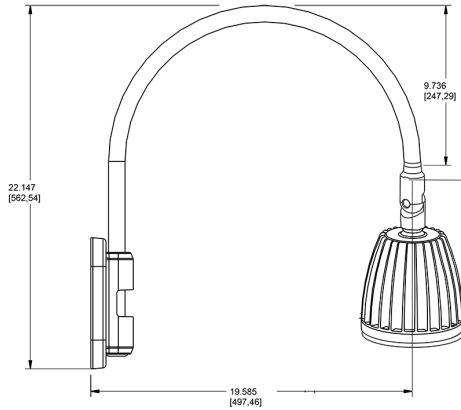

Technical Specifications

Compliance

UL Listed:

Suitable for wet locations. Suitable for mounting within 4ft (1.2m) of the ground.

IESNA LM-79 & lm-80 Testing:

RAB LED luminaires and LED components have been tested by an independent laboratory in accordance with IESNA lm-79 and lm-80

Lead Time:

12 - 14 weeks standard shipping.

Technical Specifications (continued)

Buy American Act Compliance:

RAB values USA manufacturing! Upon request, RAB may be able to manufacture this product to be compliant with the Buy American Act (BAA). Please contact customer service to request a quote for the product to be made BAA compliant.

Dimensions

Features

- Adjustable 45° swivel joint
- Superior heat sink
- Die-cast aluminum housing
- 5-Year, No-Compromise Warranty

Ordering Matrix

Family	Wattage	Color Temp	Reflector	Shade	ShadeSize	Finish
GN5LED	13	Y				LB
	13 = 13W 26 = 26W	Y = 3000K Warm N = 4000K Neutral	Blank = Flood R = Rectangular S = Spot	Blank = No Shade	Blank = No Shade Size	B = Black W = White A = Bronze S = Silver G = Hunter Green YL = Yellow LB = Light Blue BL = Royal Blue BWN = Brown I = Ivory R = Red