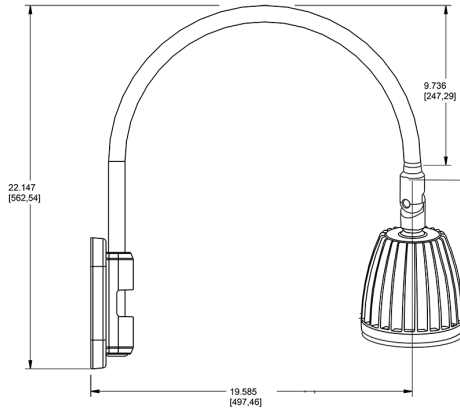

Lead Time:

12 - 14 weeks standard shipping.

Technical Specifications (continued)

Buy American Act Compliance:

RAB values USA manufacturing! Upon request, RAB may be able to manufacture this product to be compliant with the Buy American Act (BAA). Please contact customer service to request a quote for the product to be made BAA compliant.

Dimensions

Features

- Adjustable 45° swivel joint
- Superior heat sink
- Die-cast aluminum housing
- 5-Year, No-Compromise Warranty

Ordering Matrix

Family	Wattage	Color Temp	Reflector	Shade	ShadeSize	Finish
GN5LED	13	Y				I
	13 = 13W 26 = 26W	Y = 3000K Warm N = 4000K Neutral	Blank = Flood R = Rectangular S = Spot	Blank = No Shade	Blank = No Shade Size	B = Black W = White A = Bronze S = Silver G = Hunter Green YL = Yellow LB = Light Blue BL = Royal Blue BWN = Brown I = Ivory R = Red