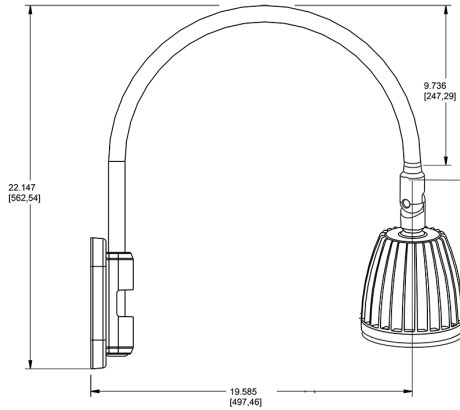

Technical Specifications

Compliance

UL Listed:

Suitable for wet locations. Suitable for mounting within 4ft (1.2m) of the ground.

IESNA LM-79 & lm-80 Testing:

RAB LED luminaires and LED components have been tested by an independent laboratory in accordance with IESNA lm-79 and lm-80

Lead Time:

12 - 14 weeks standard shipping.

Technical Specifications (continued)

Buy American Act Compliance:

RAB values USA manufacturing! Upon request, RAB may be able to manufacture this product to be compliant with the Buy American Act (BAA). Please contact customer service to request a quote for the product to be made BAA compliant.

Dimensions

Features

- Adjustable 45° swivel joint
- Superior heat sink
- Die-cast aluminum housing
- 5-Year, No-Compromise Warranty

Ordering Matrix

Family	Wattage	Color Temp	Reflector	Shade	ShadeSize	Finish
GN5LED	13	Y				BWN
	13 = 13W 26 = 26W	Y = 3000K Warm N = 4000K Neutral	Blank = Flood R = Rectangular S = Spot	Blank = No Shade	Blank = No Shade Size	B = Black W = White A = Bronze S = Silver G = Hunter Green YL = Yellow LB = Light Blue BL = Royal Blue BWN = Brown I = Ivory R = Red