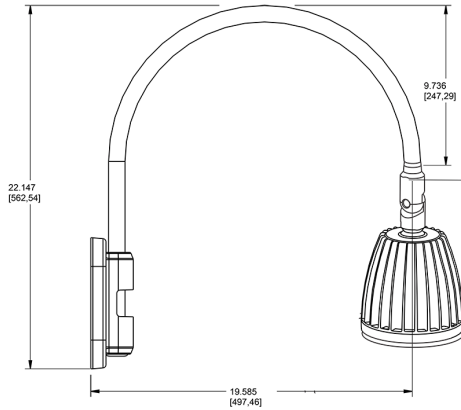

Technical Specifications

Compliance

UL Listed:

Suitable for wet locations. Suitable for mounting within 4ft (1.2m) of the ground.

IESNA LM-79 & lm-80 Testing:

RAB LED luminaires and LED components have been tested by an independent laboratory in accordance with IESNA lm-79 and lm-80

Lead Time:

12 - 14 weeks standard shipping.

Technical Specifications (continued)

Buy American Act Compliance:

RAB values USA manufacturing! Upon request, RAB may be able to manufacture this product to be compliant with the Buy American Act (BAA). Please contact customer service to request a quote for the product to be made BAA compliant.

Dimensions

Features

- Adjustable 45° swivel joint
- Superior heat sink
- Die-cast aluminum housing
- 5-Year, No-Compromise Warranty

Ordering Matrix

Family	Wattage	Color Temp	Reflector	Shade	ShadeSize	Finish
GN5LED	13	Y				BL
	13 = 13W 26 = 26W	Y = 3000K Warm N = 4000K Neutral	Blank = Flood R = Rectangular S = Spot	Blank = No Shade	Blank = No Shade Size	B = Black W = White A = Bronze S = Silver G = Hunter Green YL = Yellow LB = Light Blue BL = Royal Blue BWN = Brown I = Ivory R = Red