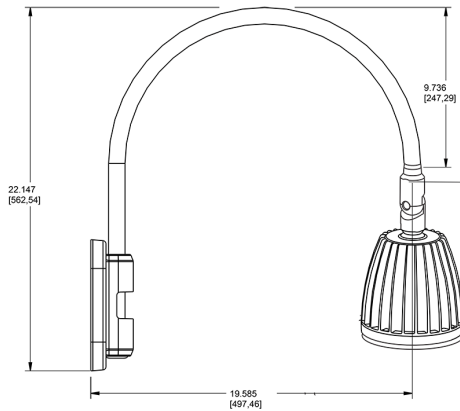

Dimensions

Features

- Adjustable 45° swivel joint
- Superior heat sink
- Die-cast aluminum housing
- 5-Year, No-Compromise Warranty

Ordering Matrix

Family	Wattage	Color Temp	Reflector	Shade	ShadeSize	Finish
GN5LED	13	Y				B
	13 = 13W 26 = 26W	Y = 3000K Warm N = 4000K Neutral	Blank = Flood R = Rectangular S = Spot	Blank = No Shade	Blank = No Shade Size	B = Black W = White A = Bronze S = Silver G = Hunter Green YL = Yellow LB = Light Blue BL = Royal Blue BWN = Brown I = Ivory R = Red