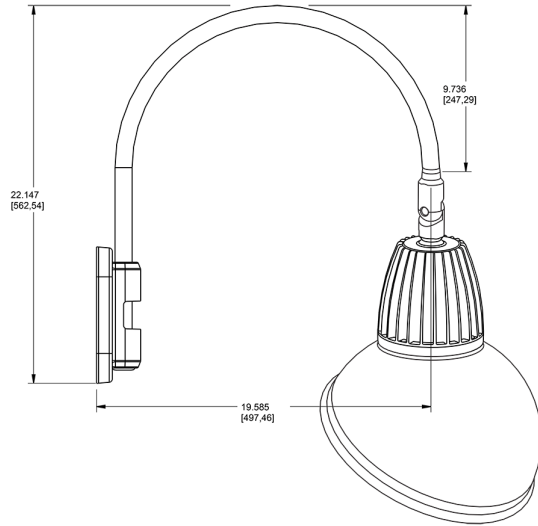

Dimensions

Features

- Adjustable 45° swivel joint
- Superior heat sink
- Die-cast aluminum housing
- 5-Year, No-Compromise Warranty

Ordering Matrix

Family	Wattage	Color Temp	Reflector	Shade	ShadeSize	Finish
GN5LED	13	Y		AD		I
	13 = 13W 26 = 26W	Y = 3000K Warm N = 4000K Neutral	Blank = Flood R = Rectangular S = Spot	AD = Angled Dome	11 = 11" Blank = 15"	B = Black W = White A = Bronze S = Silver G = Hunter Green YL = Yellow LB = Light Blue BL = Royal Blue BWN = Brown I = Ivory R = Red