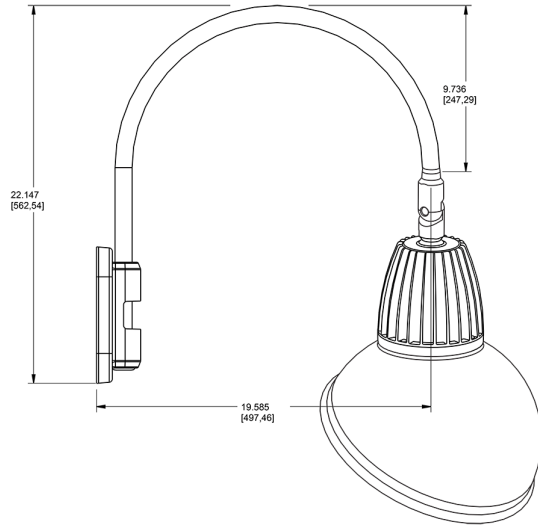

Dimensions

Features

- Adjustable 45° swivel joint
- Superior heat sink
- Die-cast aluminum housing
- 5-Year, No-Compromise Warranty

Ordering Matrix

Family	Wattage	Color Temp	Reflector	Shade	ShadeSize	Finish
GN5LED	13	Y		AD		G
	13 = 13W 26 = 26W	Y = 3000K Warm N = 4000K Neutral	Blank = Flood R = Rectangular S = Spot	AD = Angled Dome	11 = 11" Blank = 15"	B = Black W = White A = Bronze S = Silver G = Hunter Green YL = Yellow LB = Light Blue BL = Royal Blue BWN = Brown I = Ivory R = Red