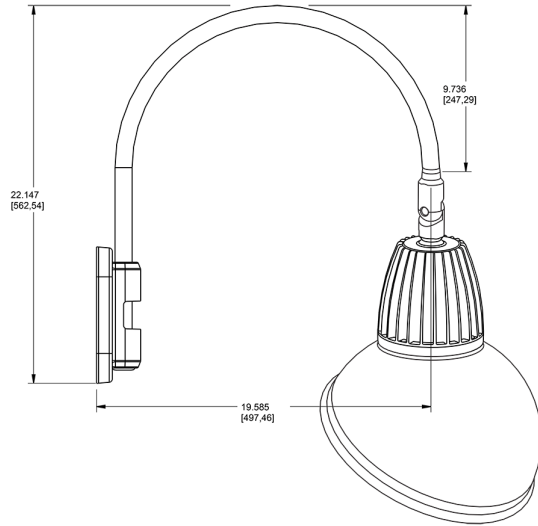

Dimensions

Features

- Adjustable 45° swivel joint
- Superior heat sink
- Die-cast aluminum housing
- 5-Year, No-Compromise Warranty

Ordering Matrix

Family	Wattage	Color Temp	Reflector	Shade	ShadeSize	Finish
GN5LED	13	Y		AD	11	R
	13 = 13W 26 = 26W	Y = 3000K Warm N = 4000K Neutral	Blank = Flood R = Rectangular S = Spot	AD = Angled Dome	11 = 11" Blank = 15"	B = Black W = White A = Bronze S = Silver G = Hunter Green YL = Yellow LB = Light Blue BL = Royal Blue BWN = Brown I = Ivory R = Red