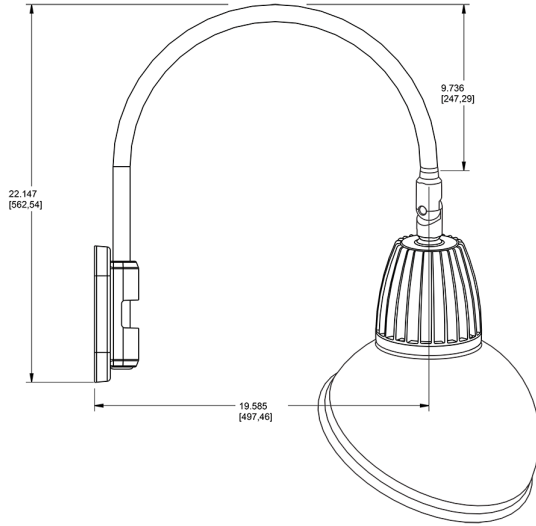

Dimensions

Features

- Adjustable 45° swivel joint
- Superior heat sink
- Die-cast aluminum housing
- 5-Year, No-Compromise Warranty

Ordering Matrix

Family	Wattage	Color Temp	Reflector	Shade	ShadeSize	Finish
GN5LED	13	Y		AD	11	B
	13 = 13W 26 = 26W	Y = 3000K Warm N = 4000K Neutral	Blank = Flood R = Rectangular S = Spot	AD = Angled Dome	11 = 11" Blank = 15"	B = Black W = White A = Bronze S = Silver G = Hunter Green YL = Yellow LB = Light Blue BL = Royal Blue BWN = Brown I = Ivory R = Red