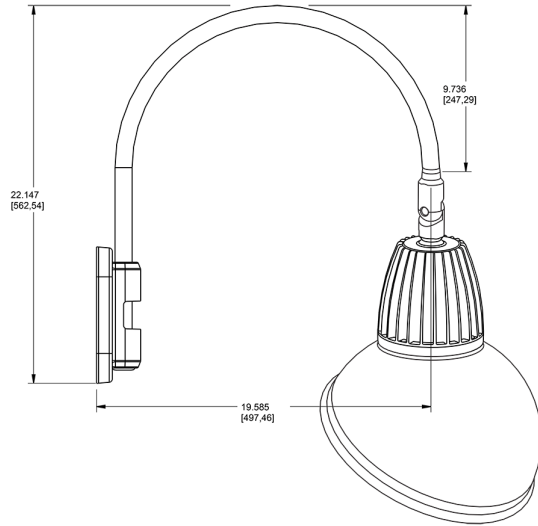

Technical Specifications

Compliance

UL Listed:

Suitable for wet locations. Suitable for mounting within 4ft (1.2m) of the ground.

IESNA LM-79 & lm-80 Testing:

RAB LED luminaires and LED components have been tested by an independent laboratory in accordance with IESNA lm-79 and lm-80

Dimensions

Features

- Adjustable 45° swivel joint
- Superior heat sink
- Die-cast aluminum housing
- 5-Year, No-Compromise Warranty

Ordering Matrix

Family	Wattage	Color Temp	Reflector	Shade	ShadeSize	Finish
GN5LED	13	Y		AD	11	A
	13 = 13W 26 = 26W	Y = 3000K Warm N = 4000K Neutral	Blank = Flood R = Rectangular S = Spot	AD = Angled Dome	11 = 11" Blank = 15"	B = Black W = White A = Bronze S = Silver G = Hunter Green YL = Yellow LB = Light Blue BL = Royal Blue BWN = Brown I = Ivory R = Red