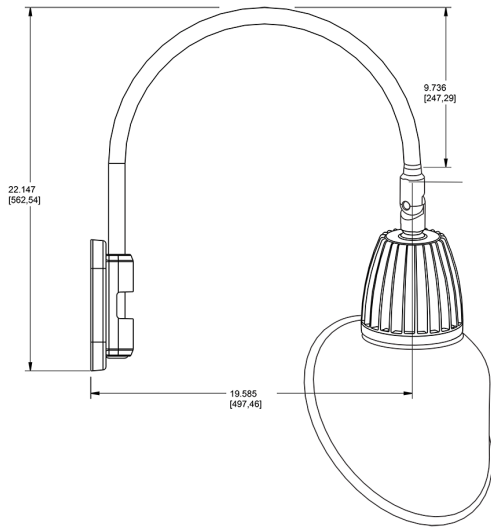

Dimensions

Features

- Adjustable 45° swivel joint
- Superior heat sink
- Die-cast aluminum housing
- 5-Year, No-Compromise Warranty

Ordering Matrix

Family	Wattage	Color Temp	Reflector	Shade	ShadeSize	Finish
GN5LED	13	Y		AC		W
	13 = 13W 26 = 26W	Y = 3000K Warm N = 4000K Neutral	Blank = Flood R = Rectangular S = Spot	AC = Angled Cone	11 = 11" Blank = 15"	B = Black W = White A = Bronze S = Silver G = Hunter Green YL = Yellow LB = Light Blue BL = Royal Blue BWN = Brown I = Ivory R = Red