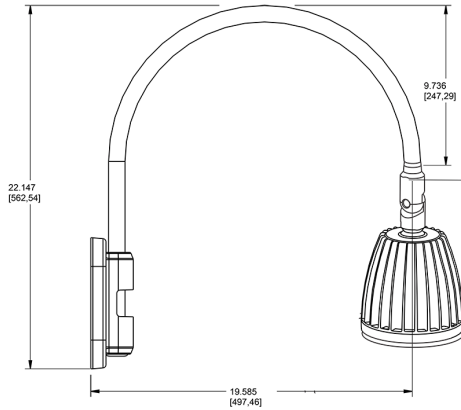

Lead Time:

12 - 14 weeks standard shipping.

Technical Specifications (continued)

Buy American Act Compliance:

RAB values USA manufacturing! Upon request, RAB may be able to manufacture this product to be compliant with the Buy American Act (BAA). Please contact customer service to request a quote for the product to be made BAA compliant.

Dimensions

Features

- Adjustable 45° swivel joint
- Superior heat sink
- Die-cast aluminum housing
- 5-Year, No-Compromise Warranty

Ordering Matrix

Family	Wattage	Color Temp	Reflector	Shade	ShadeSize	Finish
GN5LED	13	Y				A
	13 = 13W 26 = 26W	Y = 3000K Warm N = 4000K Neutral	Blank = Flood R = Rectangular S = Spot	Blank = No Shade	Blank = No Shade Size	B = Black W = White A = Bronze S = Silver G = Hunter Green YL = Yellow LB = Light Blue BL = Royal Blue BWN = Brown I = Ivory R = Red