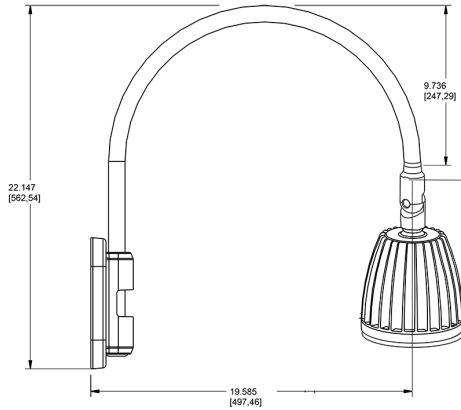

Lead Time:

12 - 14 weeks standard shipping.

Technical Specifications (continued)

Buy American Act Compliance:

RAB values USA manufacturing! Upon request, RAB may be able to manufacture this product to be compliant with the Buy American Act (BAA). Please contact customer service to request a quote for the product to be made BAA compliant.

Dimensions

Features

- Adjustable 45° swivel joint
- Superior heat sink
- Die-cast aluminum housing
- 5-Year, No-Compromise Warranty

Ordering Matrix

Family	Wattage	Color Temp	Reflector	Shade	ShadeSize	Finish
GN5LED	13	N				YL