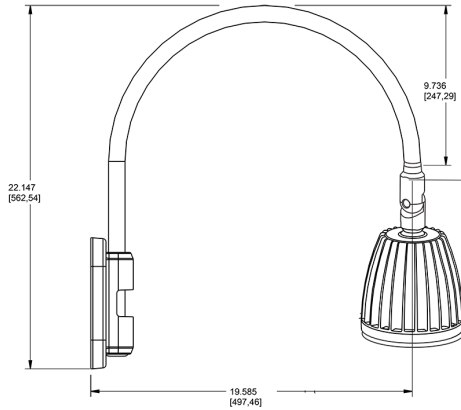

Lead Time:

12 - 14 weeks standard shipping.

Technical Specifications (continued)

Buy American Act Compliance:

RAB values USA manufacturing! Upon request, RAB may be able to manufacture this product to be compliant with the Buy American Act (BAA). Please contact customer service to request a quote for the product to be made BAA compliant.

Dimensions

Features

- Adjustable 45° swivel joint
- Superior heat sink
- Die-cast aluminum housing
- 5-Year, No-Compromise Warranty

Ordering Matrix

Family	Wattage	Color Temp	Reflector	Shade	ShadeSize	Finish
GN5LED	13	N	S			YL