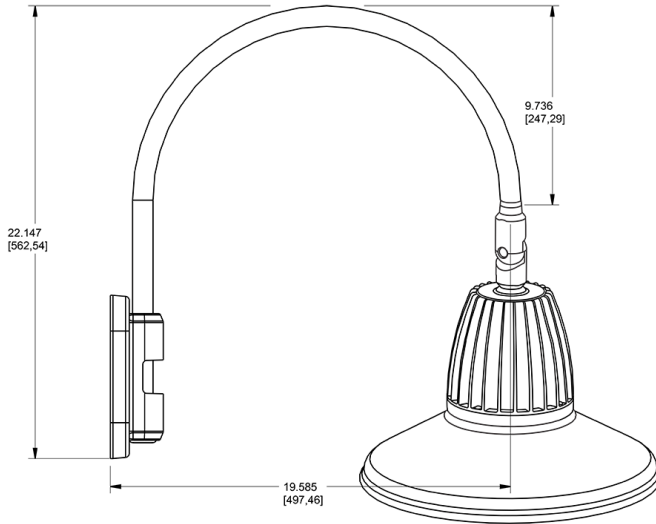

Dimensions

Features

- Adjustable 45° swivel joint
- Superior heat sink
- Die-cast aluminum housing
- 5-Year, No-Compromise Warranty

Ordering Matrix

Family	Wattage	Color Temp	Reflector	Shade	ShadeSize	Finish
GN5LED	13	N		ST		S
	13 = 13W 26 = 26W	Y = 3000K Warm N = 4000K Neutral	Blank = Flood R = Rectangular S = Spot	ST = Straight Shade	11 = 11" Blank = 15"	B = Black W = White A = Bronze S = Silver G = Hunter Green YL = Yellow LB = Light Blue BL = Royal Blue BWN = Brown I = Ivory R = Red