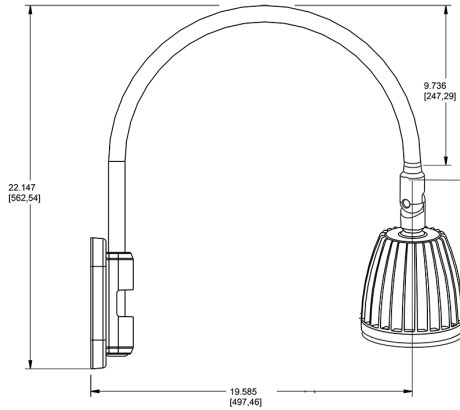

Lead Time:

12 - 14 weeks standard shipping.

Technical Specifications (continued)

Buy American Act Compliance:

RAB values USA manufacturing! Upon request, RAB may be able to manufacture this product to be compliant with the Buy American Act (BAA). Please contact customer service to request a quote for the product to be made BAA compliant.

Dimensions

Features

- Adjustable 45° swivel joint
- Superior heat sink
- Die-cast aluminum housing
- 5-Year, No-Compromise Warranty

Ordering Matrix

Family	Wattage	Color Temp	Reflector	Shade	ShadeSize	Finish
GN5LED	13	N	S			R
	13 = 13W 26 = 26W	Y = 3000K Warm N = 4000K Neutral	Blank = Flood R = Rectangular S = Spot	Blank = No Shade	Blank = No Shade Size	B = Black W = White A = Bronze S = Silver G = Hunter Green YL = Yellow LB = Light Blue BL = Royal Blue BWN = Brown I = Ivory R = Red