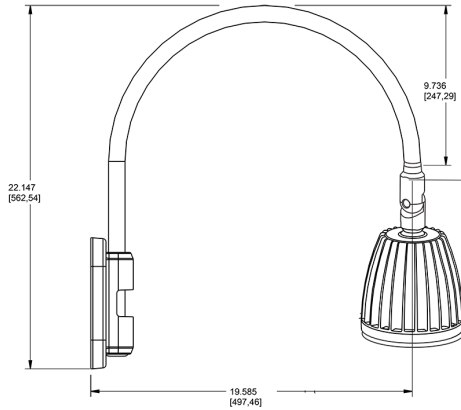

Technical Specifications

Compliance

UL Listed:

Suitable for wet locations. Suitable for mounting within 4ft (1.2m) of the ground.

IESNA LM-79 & lm-80 Testing:

RAB LED luminaires and LED components have been tested by an independent laboratory in accordance with IESNA lm-79 and lm-80

Lead Time:

12 - 14 weeks standard shipping.

Technical Specifications (continued)

Buy American Act Compliance:

RAB values USA manufacturing! Upon request, RAB may be able to manufacture this product to be compliant with the Buy American Act (BAA). Please contact customer service to request a quote for the product to be made BAA compliant.

Dimensions

Features

- Adjustable 45° swivel joint
- Superior heat sink
- Die-cast aluminum housing
- 5-Year, No-Compromise Warranty

Ordering Matrix

Family	Wattage	Color Temp	Reflector	Shade	ShadeSize	Finish
GN5LED	13	N	S			G
	13 = 13W 26 = 26W	Y = 3000K Warm N = 4000K Neutral	Blank = Flood R = Rectangular S = Spot	Blank = No Shade	Blank = No Shade Size	B = Black W = White A = Bronze S = Silver G = Hunter Green YL = Yellow LB = Light Blue BL = Royal Blue BWN = Brown I = Ivory R = Red