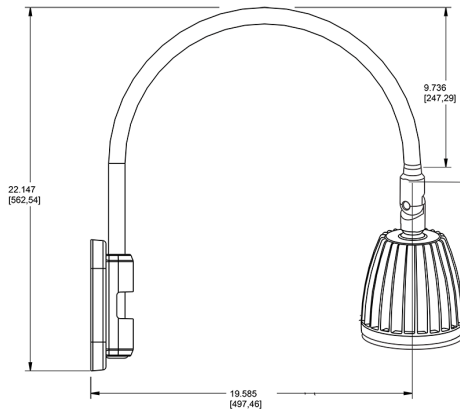

Dimensions

Features

- Adjustable 45° swivel joint
- Superior heat sink
- Die-cast aluminum housing
- 5-Year, No-Compromise Warranty

Ordering Matrix

Family	Wattage	Color Temp	Reflector	Shade	ShadeSize	Finish
GN5LED	13	N	S			B
	13 = 13W 26 = 26W	Y = 3000K Warm N = 4000K Neutral	Blank = Flood R = Rectangular S = Spot	Blank = No Shade	Blank = No Shade Size	B = Black W = White A = Bronze S = Silver G = Hunter Green YL = Yellow LB = Light Blue BL = Royal Blue BWN = Brown I = Ivory R = Red