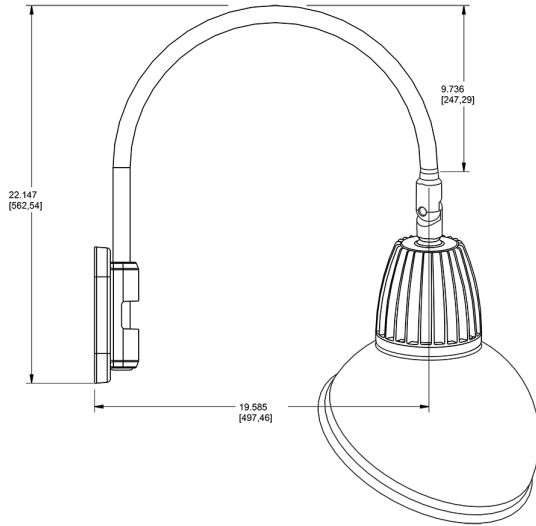

Lead Time:

12 - 14 weeks standard shipping.

Technical Specifications (continued)

Buy American Act Compliance:

RAB values USA manufacturing! Upon request, RAB may be able to manufacture this product to be compliant with the Buy American Act (BAA). Please contact customer service to request a quote for the product to be made BAA compliant.

Dimensions

Features

- Adjustable 45° swivel joint
- Superior heat sink
- Die-cast aluminum housing
- 5-Year, No-Compromise Warranty

Ordering Matrix

Family	Wattage	Color Temp	Reflector	Shade	ShadeSize	Finish
GN5LED	13	N	S	AD		S
	13 = 13W 26 = 26W	Y = 3000K Warm N = 4000K Neutral	Blank = Flood R = Rectangular S = Spot	AD = Angled Dome	11 = 11" Blank = 15"	B = Black W = White A = Bronze S = Silver G = Hunter Green YL = Yellow LB = Light Blue BL = Royal Blue BWN = Brown I = Ivory R = Red