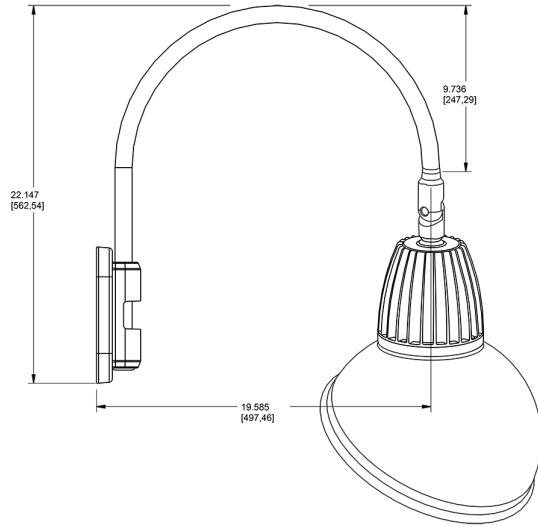

Dimensions

Features

- Adjustable 45° swivel joint
- Superior heat sink
- Die-cast aluminum housing
- 5-Year, No-Compromise Warranty

Ordering Matrix

Family	Wattage	Color Temp	Reflector	Shade	ShadeSize	Finish
GN5LED	13	N	S	AD		R
	13 = 13W 26 = 26W	Y = 3000K Warm N = 4000K Neutral	Blank = Flood R = Rectangular S = Spot	AD = Angled Dome	11 = 11" Blank = 15"	B = Black W = White A = Bronze S = Silver G = Hunter Green YL = Yellow LB = Light Blue BL = Royal Blue BWN = Brown I = Ivory R = Red